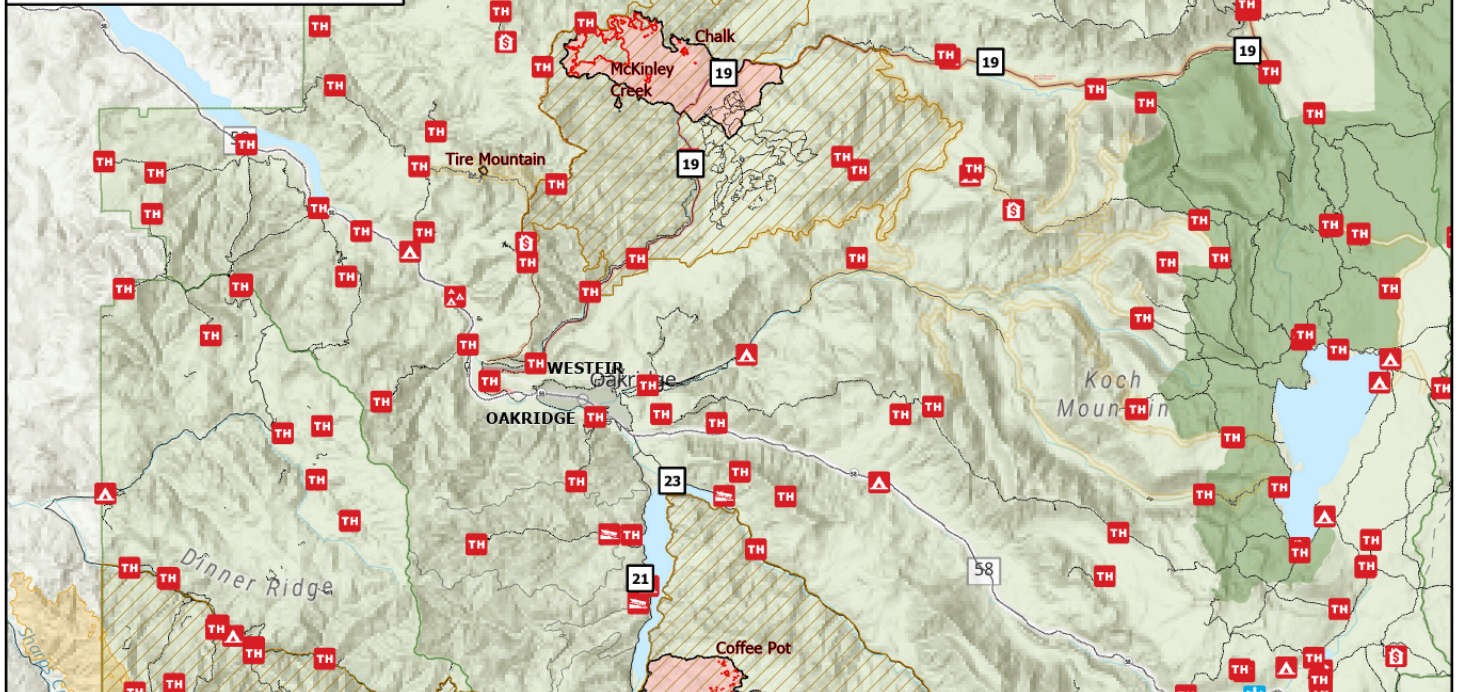

Public Information

**Willamette Complex South
OR-WIF-240264**

09/04/2024

13,644 acres at 09/02/2024 22:13 hrs

0 2 4 6 8

Miles

1:350,000 | EA CIMT | 09/03/2024 21:23
Acres from IR
North American 1983 Datum, LatLong Grid

Incident Name	Acres
208 MF	660
217 MF	38
Chalk	5,788
Coffee Pot	6,182
McKinley Creek	24
Moss Mountain	929
Tire Mountain	23

- Boating Site
- Campground
- Group Campground
- Horse Camp
- Lookout/Cabin
- Snowpark
- Snowplay Area
- Trailhead
- Forest Administrative Boundaries
- Designated Wilderness
- Scenic Byway
- Trail
- Contained Line
- Uncontained Line

Active Closures

- Active Closure

Willamette Complex South Fires

- Willamette Complex South Fires

Nearby Fires

- Nearby Fires